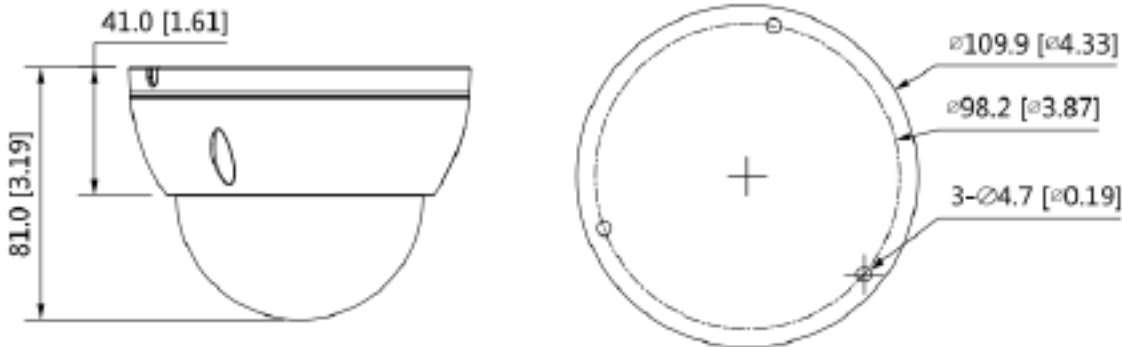

INSD02IRUF

2.1MP 1080P UNIVERSAL Fixed Lens
Dome Camera W/IR

Product Specifications

Ceiling Mount	Wall Mount
INSX136	INSX203
Pole Mount	Ceiling Mount
INSX203 + INSX152	INSX106 + INSX220C

*Design and specifications are subjects to change without notice.